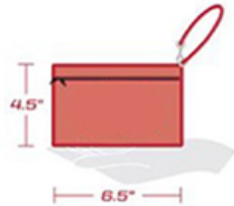

PARK RULES

CLEAR BAG POLICY

CLEAR TOTE: Plastic, vinyl or PVC and may not exceed 12" x 6" x 12"

STORAGE BAG: 1 gallon re-sealable, clear plastic freezer bag

SMALL CLUTCH PURSE:
No larger than 4.5" x 6.5"
with or without a handle or strap

SEAT CUSHION/BACK:
No larger than 16"
& No Pockets

SMALL DIAPER BAG:
Must be accompanied
by a child

Large Purse

Backpack

Duffel Bag

Fanny Pack

Drawstring Bag

Camera Bag